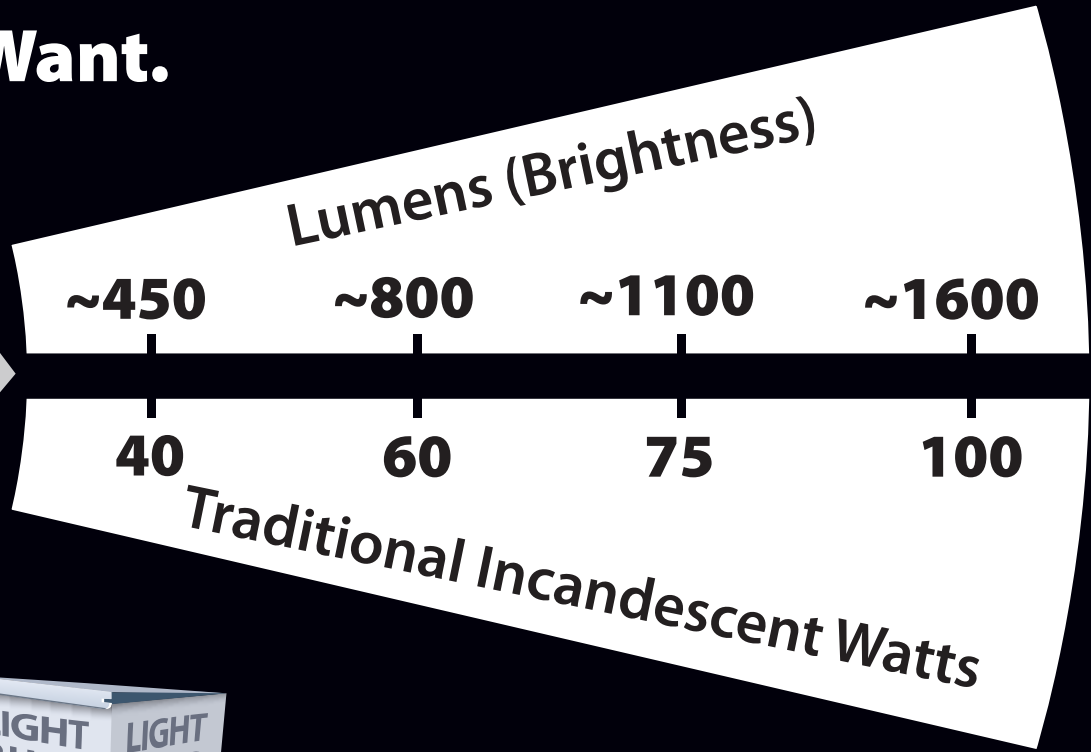

# LUMENS: THE NEW WAY TO SHOP FOR LIGHT

**Choose** Your Next Light Bulb  
for **the Brightness You Want.**

Lighting Facts Per Bulb	
<b>Brightness</b>	<b>800 lumens</b>
<b>Estimated Yearly Energy Cost \$1.57</b> Based on 3 hrs/day, 11c/kWh Cost depends on rates and use	
	
<b>Life</b> Based on 3 hrs/day	<b>9 years</b>
<b>Light Appearance</b>	
Warm <span style="float:right">Cool</span>	
2700 K	
<b>Energy Used</b>	<b>13 watts</b>

For the greatest savings,  
choose ENERGY STAR® light bulbs.

U.S. DEPARTMENT OF  
**ENERGY**